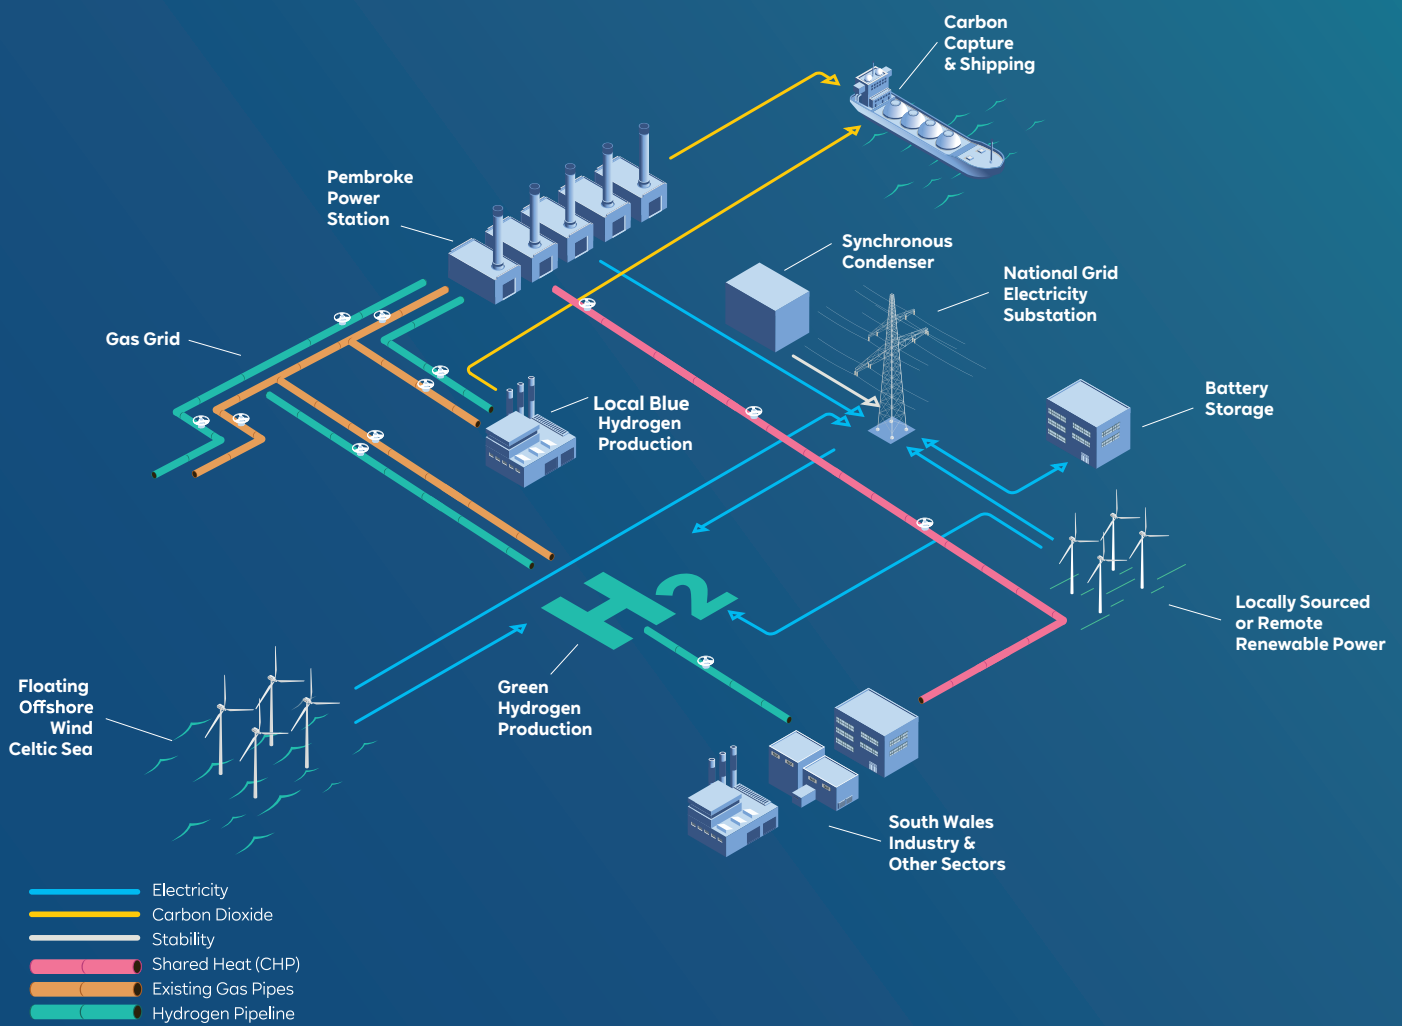

PNZC

RWE's Pembroke Net Zero Centre
 Innovating for decarbonisation
 in South Wales

During the construction phase, it is estimated that PNZC could provide an annual boost of up to c.£70 million to the local economy and support up to 1,500 jobs. During operation, on an ongoing basis PNZC could provide a further £28m boost to the local economy each year and support an estimated 270 jobs.